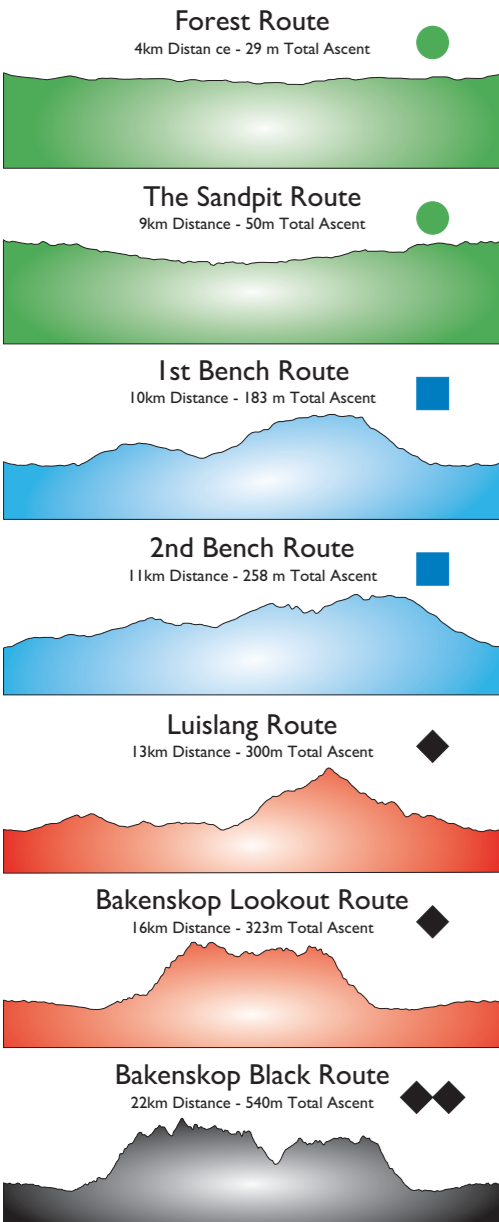

ROUTE PROFILES

KEY & GRADING

- Information Available
- Distance to Trail Head
- Total Ascent Remaining
- Trail Head
- Link Between Routes
- Easy
- More Difficult
- Very Difficult
- Extremely Difficult

MAP DESIGNED BY iMTB Africa

GREYTON MTB

www.greytonmtb.com

Our Partners

TRAIL PERMITS AVAILABLE AT THE HUB+SPOKE