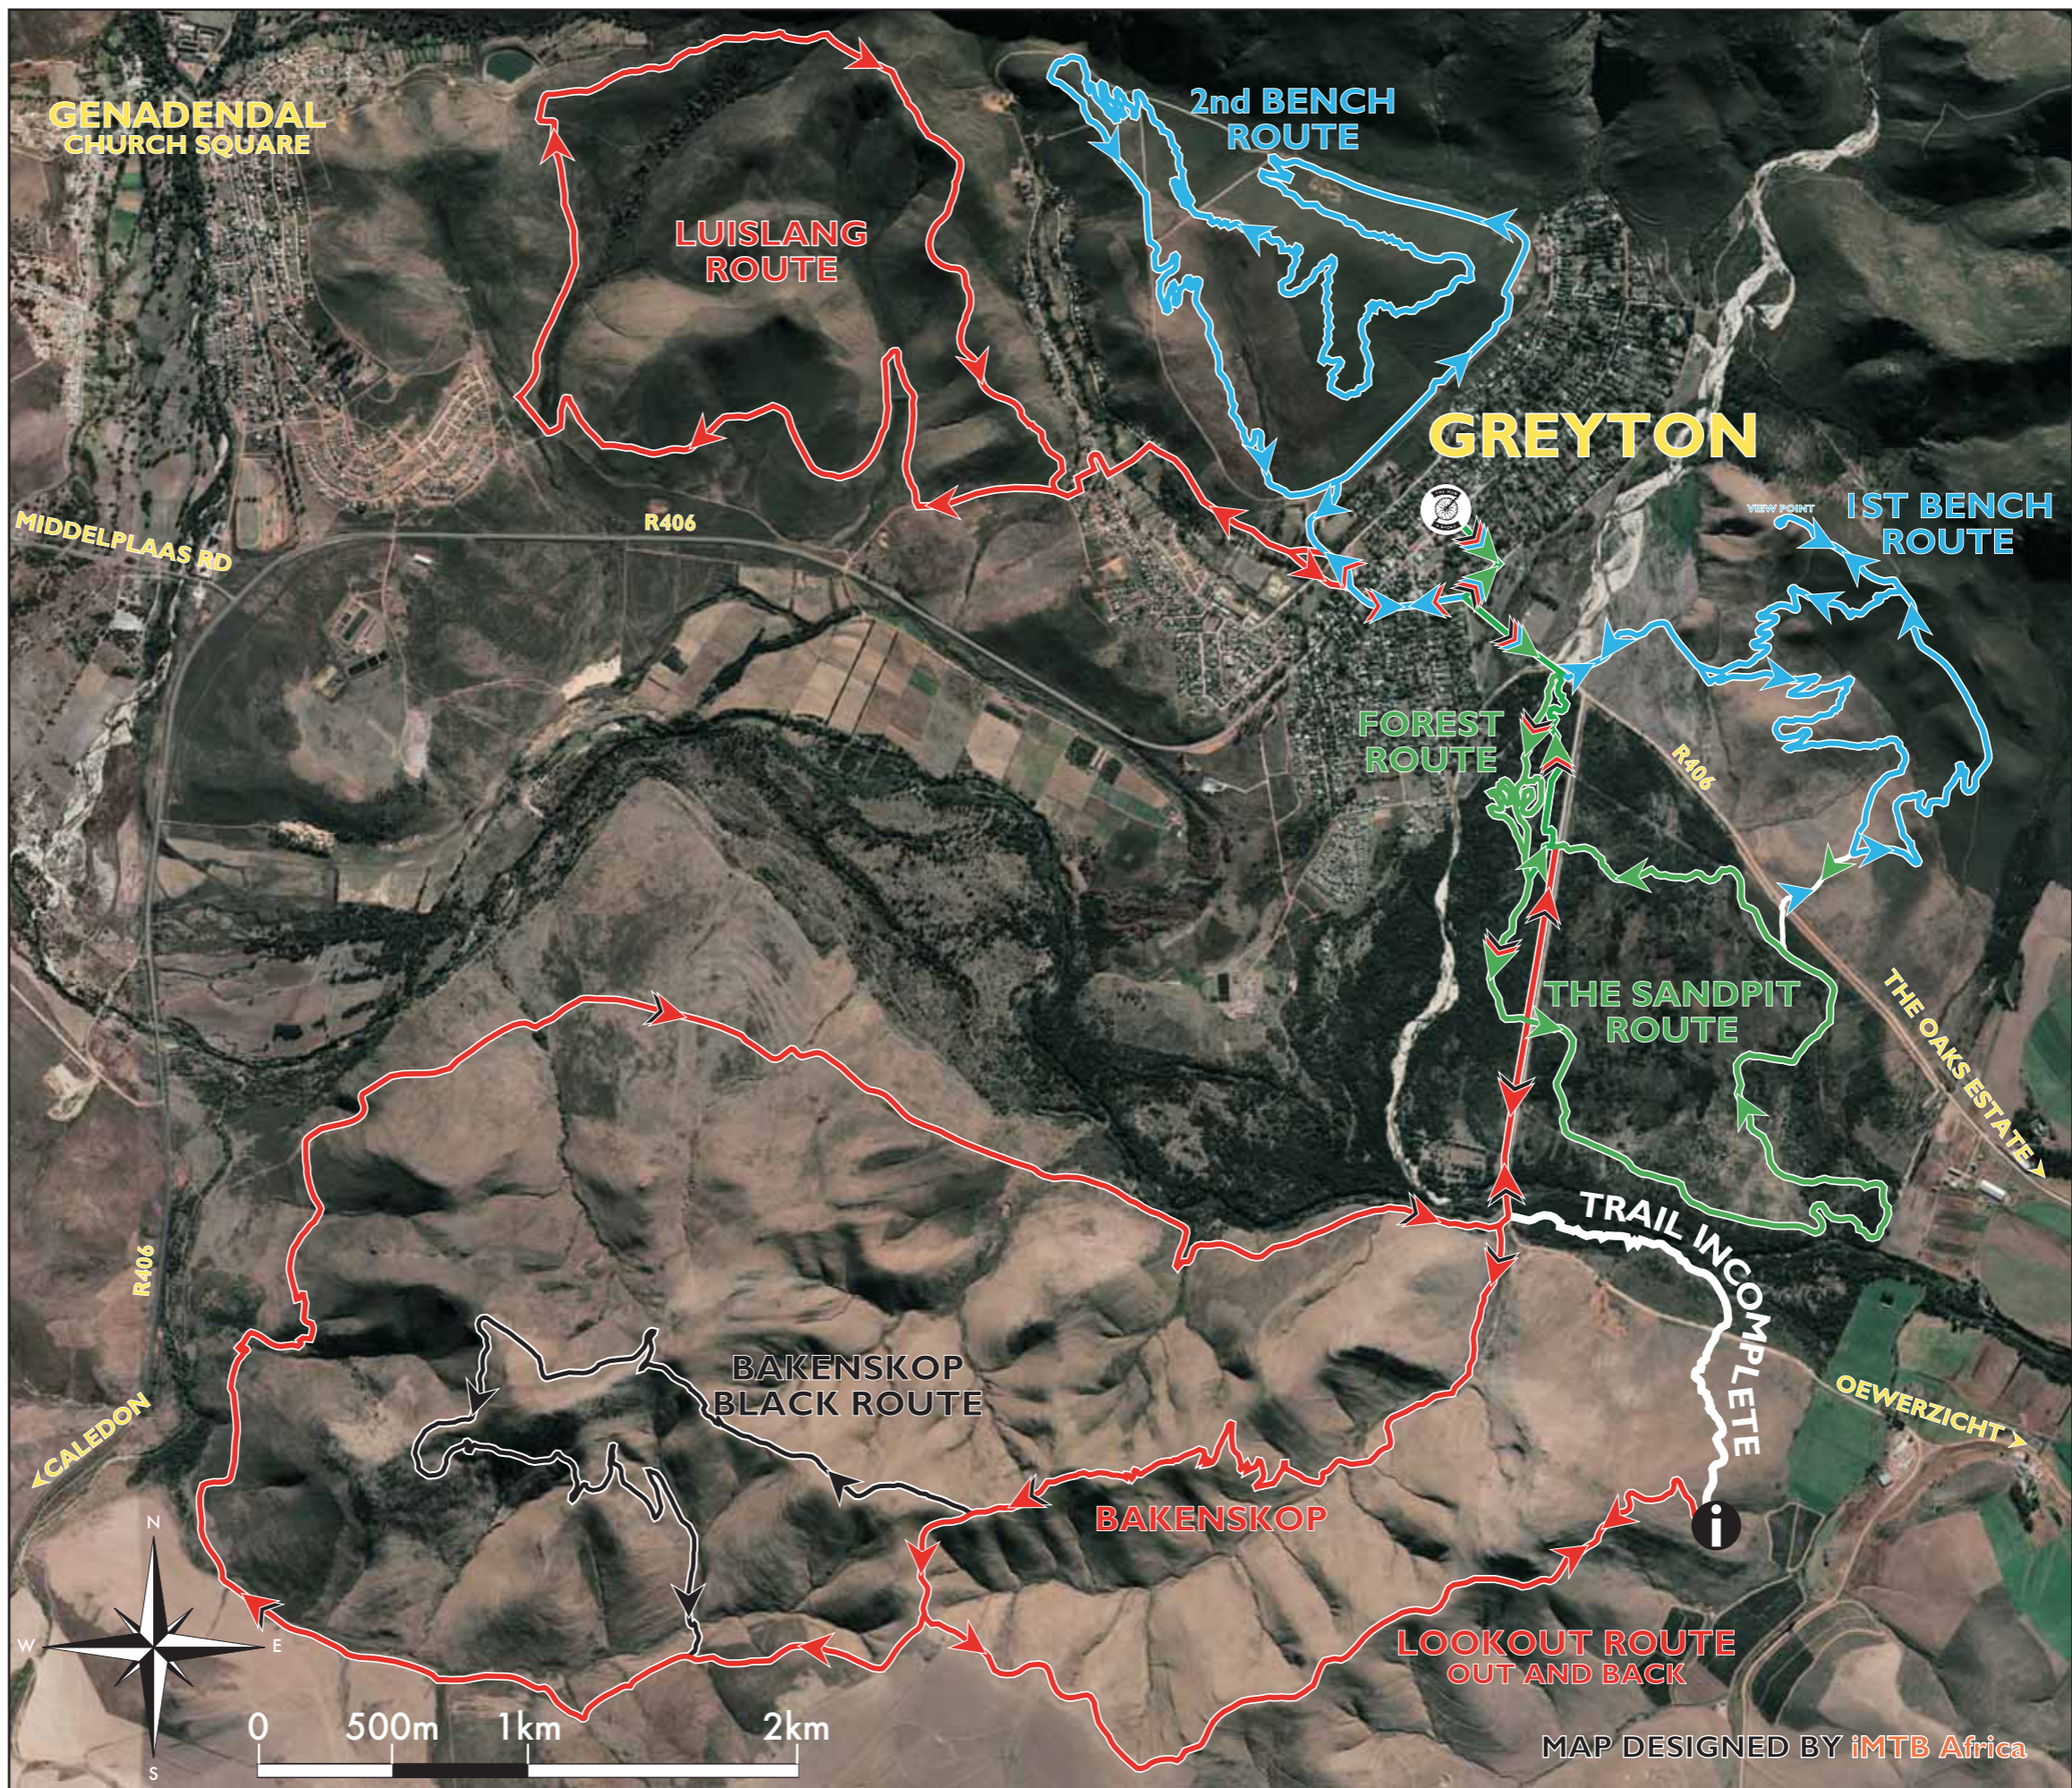

ROUTE PROFILES

KEY & GRADING

- Information Available
- Distance to Trail Head
- Total Ascent Remaining
- Trail Head
- Link Between Routes
- Easy
- More Difficult
- Very Difficult
- Extremely Difficult

MAP DESIGNED BY iMTB Africa

GREYTON MTB

www.greytonmtb.com

Our Partners

TRAIL PERMITS AVAILABLE AT THE HUB+SPOKE